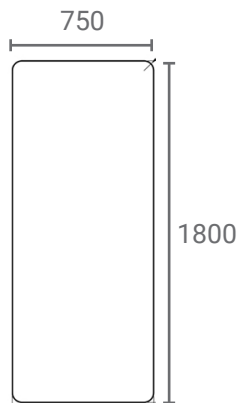

## Table Top

- 18mm top

## Table Heights

- Standard; 900 | 1050
- Custom heights available

## Table Dimensions

## Configurations

2 x Art & Science 1800x750  
10 x Seats

3 x Art & Science 1800x750  
11 x Seats