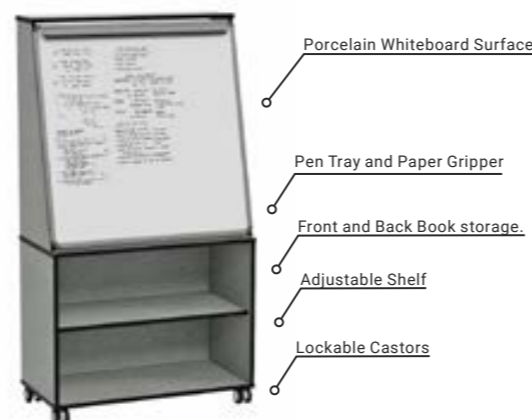

Mobile Literacy Unit

L830 x D415 x 1520mmH

From **$499**
+GST ($548.90)

Display- Acoustic Wall Tiles

Hush Wall Tiles

L600 x D600, 6x tiles per pack (single colour), 1 pack covers 2.16 square meters.
Not velcro compatible, pinboard surface, peel off backing, non-toxic & non-irritant