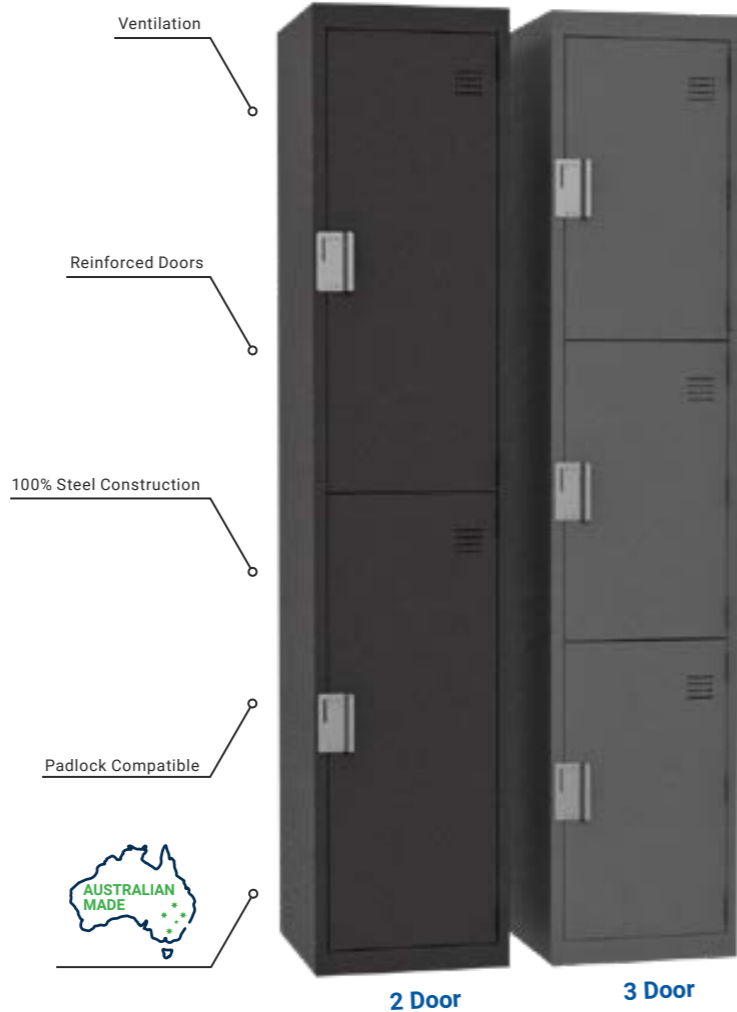

HEAVY-DUTY LOCKERS

STEEL CONSTRUCTION, UNBEATABLE STRENGTH!

Anti-Vandal Locker 2 Door

H1840 x W380 x D455,
1x internal shelf per section, heavy-duty locking system

$409

+GST ($449.90)

Anti-Vandal Locker 3 Door

H1840 x W380 x D455,
1x internal shelf per section, heavy-duty locking system

$439

+GST ($482.90)

Custom Colours & Sloping Tops Available!