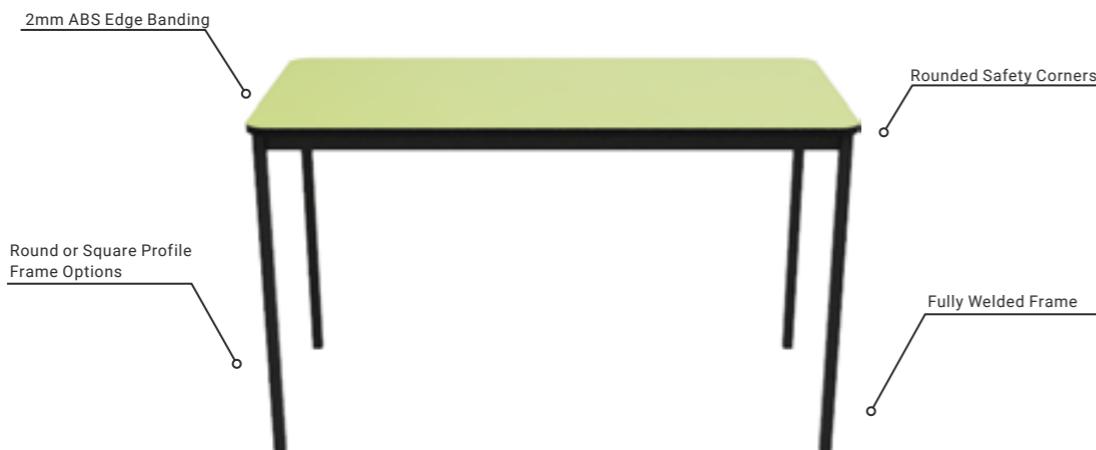

HERCULES

FOR ALL AGES & LEARNING ENVIRONMENTS!

Table Height Options	Suitable Chair Height	Grades
540mm	350	Kinder, Prep, Grade 1
640mm	400	Grade 2 to 5
710mm	460	Grade 5 to 12
750mm	460	Grade 9 to 12

Custom heights also available.

RELIABLE PERFORMANCE FOR BUSY LEARNING SPACES

Scan for more info