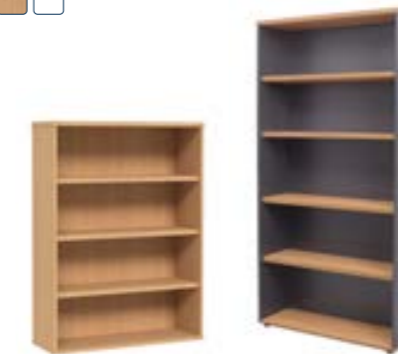

From
$225
+GST ($247.50)

Deluxe Rapid Workstation

Built in modesty panel, steel frame, easy-clean laminate top, ample workspace
L1500 x D1500 $440+GST ($484.00)
L1800 x D1800 $465+GST ($511.50)