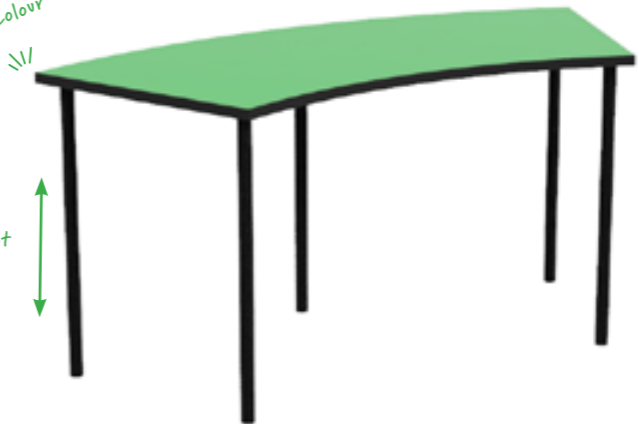

Octave
L1470 x D600, fully welded frame for use with Quad soft seating

With multi-colour top options

Custom height available!

$389
+GST ($427.90)

Contact us today for free measure & quote!
1300 800 957
www.schoolfurn.com.au

COLLABORATION PACKAGE

For Dynamic Learning Spaces!

League Fixed Frame
2x Geo, 2x Shield Segment tables, welded frames available in any height from 500 to 750mmH.

$796
+GST ($875.60)

League Innovation
2x Geo, 2x Shield Segment tables all with height adjustable Innovation Legs

$816
+GST ($897.60)

Shield Fixed Frame
3x Shield Segment table, welded frames available in any height from 500 to 750mmH.

$597
+GST ($656.70)

Shield Innovation
3x Shield Segment tables all with height adjustable Innovation Legs

$617
+GST ($678.70)

FLEXIBLE TABLE

Chomp
1200DIA, welded frame available in any height from 500 to 750mmH

$229
+GST ($254.90)

Innovation Chomp
1200DIA with height adjustable Innovation Legs

$249
+GST ($273.90)

Revolution Chomp
1200DIA with height adjustable Revolution Legs

$269
+GST ($295.90)

Mix & Match!