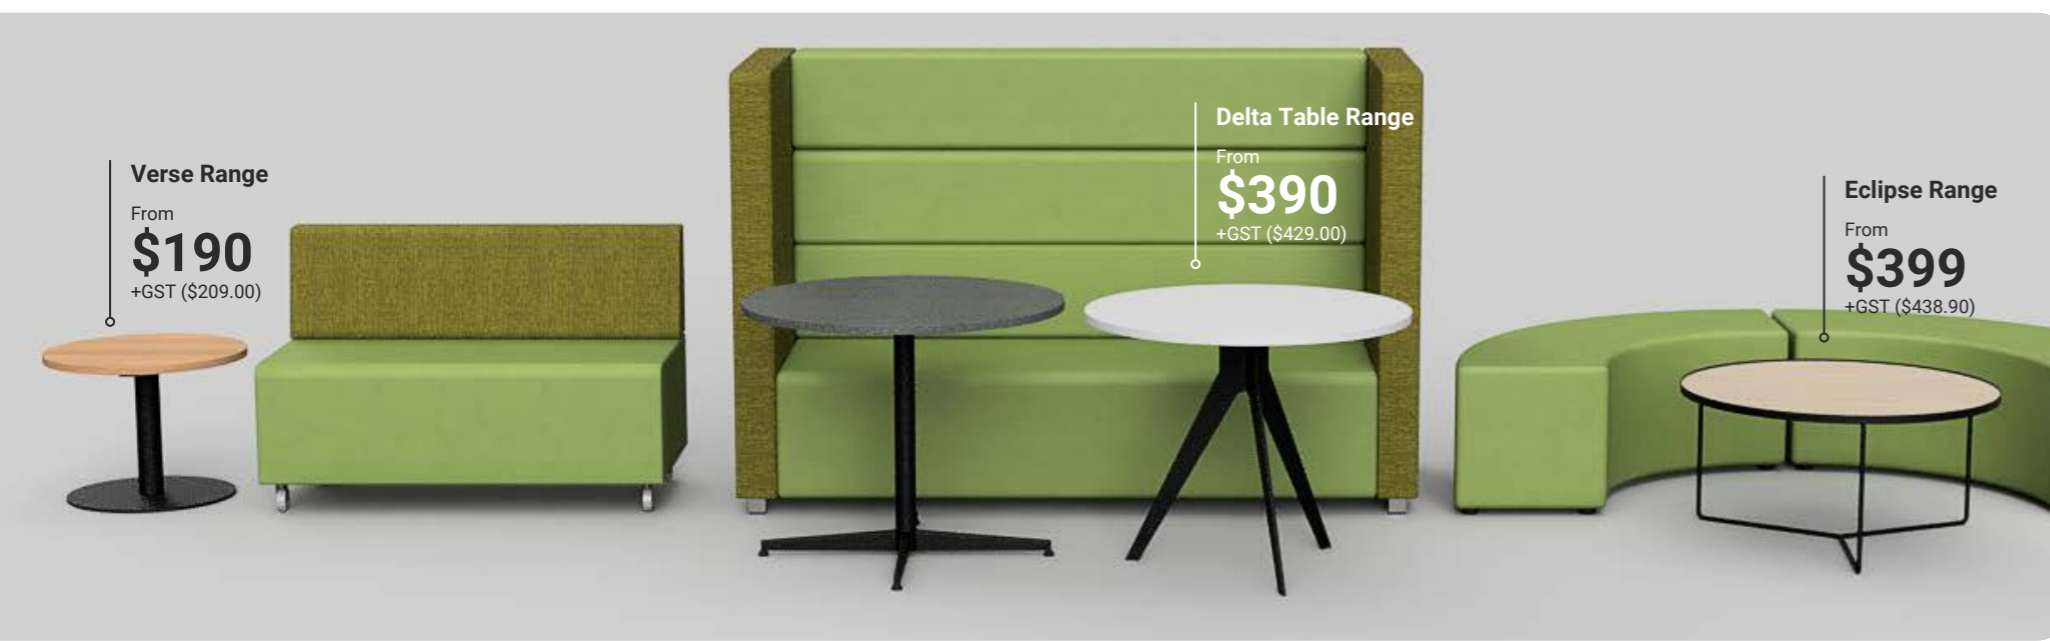

BREAKOUT

FOR RECEPTION SPACE!

Pair with soft seating to create cozy spaces!

Verse Range

From **$190**
+GST ($209.00)