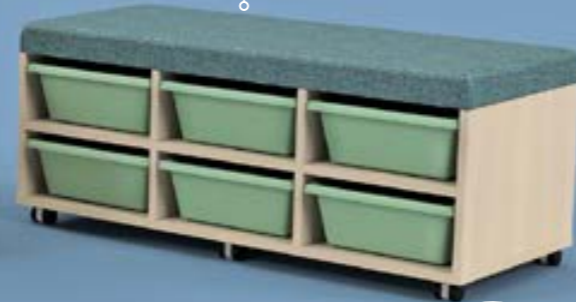

Ottomax Sit Store 6
L1092 x D460 x 450mmH, 6 tote boxes, lockable castors

$525
+GST ($577.50)

SFX TOTE BOX COLOURS PG 64.

ALCOVE RANGE

Alcove Booth Single
L1025 x D830, seat height 430mmH, stainless steel feet

Alcove Booth Double
L1525 x D830, seat height 430mmH, stainless steel feet

Alcove Booth Triple
L2025 x D830, seat height 430mmH, stainless steel feet

From **$1,690**
+GST ($1,859.00)

Height	Price
Low 1020	$1,690+GST($1,859.00)
Medium 1320	$1,990+GST($2,189.00)
High 1620	$2,350+GST($2,585.00)