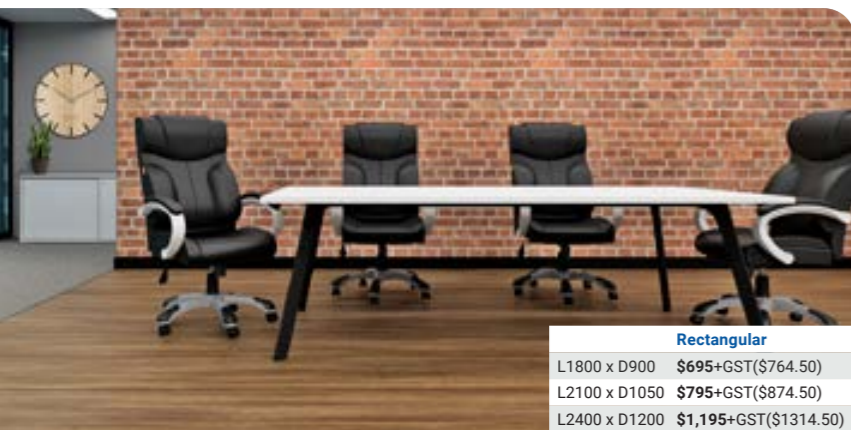

Legs

From **$695**
+GST ($764.50)

	Rectangular
L1800 x D900	$695+GST($764.50)
L2100 x D1050	$795+GST($874.50)
L2400 x D1200	$1,195+GST($1314.50)

From **$550**
+GST ($605.00)