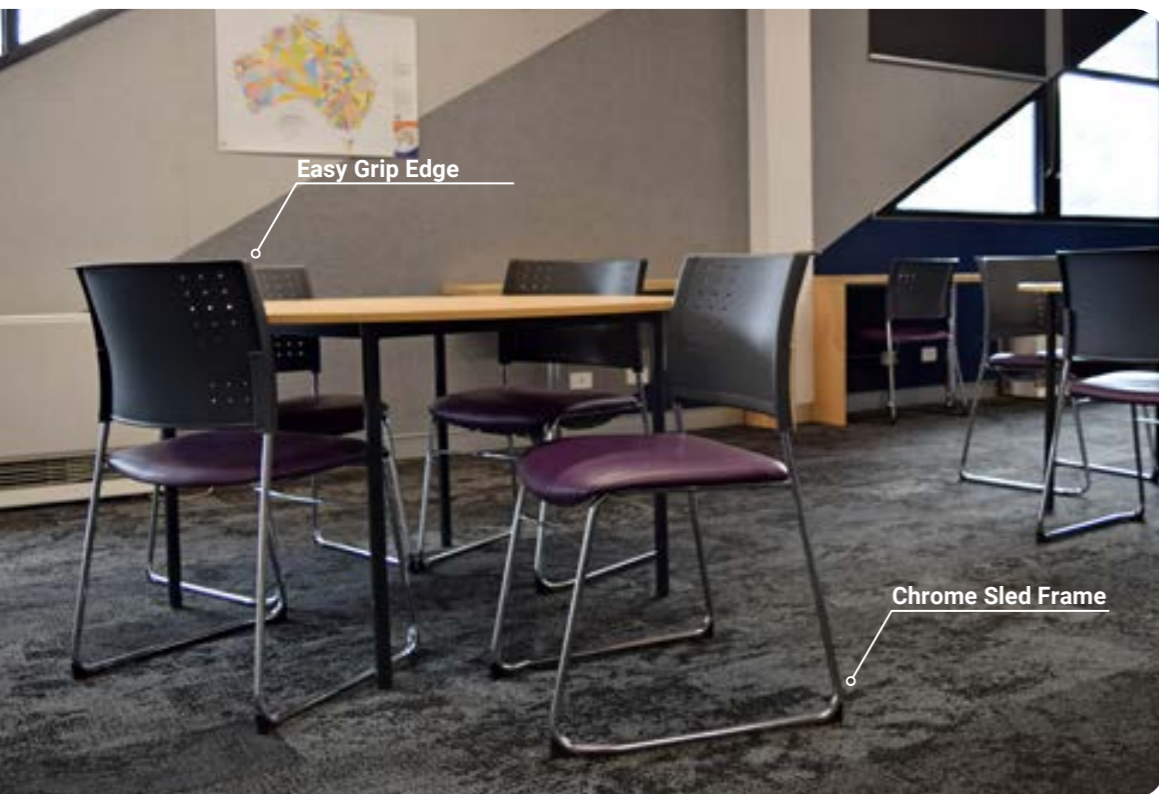

Seating- Aero Range

AERO RANGE

Available in plastic and fabric options!

Stackable Ergonomic Backrest

10 YEAR WARRANTY