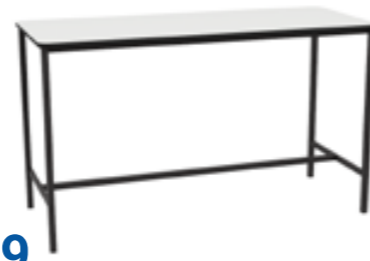

## Art & Science

**Art & Science 1200**  
L1200 x D600, table height 900 or 1050 mmH, fully welded frame, support bar for additional strength

**\$269**  
+GST (\$295.90)

**Art & Science 1800**  
L1800 x D750, table height 900 or 1050mmH, welded frame, support bar for additional strength