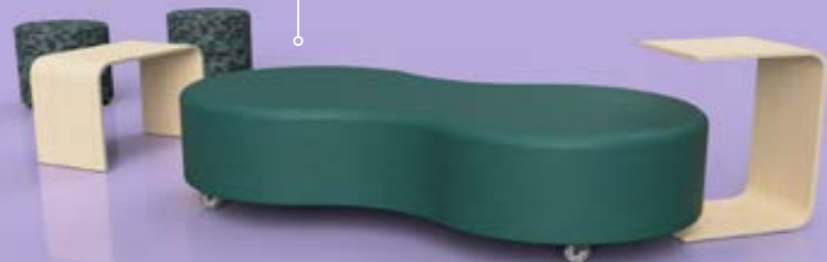

# PEANUT OTTOMAN

L1800 x D600 x 800mmH, seat height 450mmH

**\$895**  
 +GST (\$984.50)

**Get the look!**  
 1x Quad Peanut Ottoman,  
 2x Link Laptop Table, 2x Ottomax Round

Capacity: 7

**\$1,891**  
 +GST (\$2,280.10)