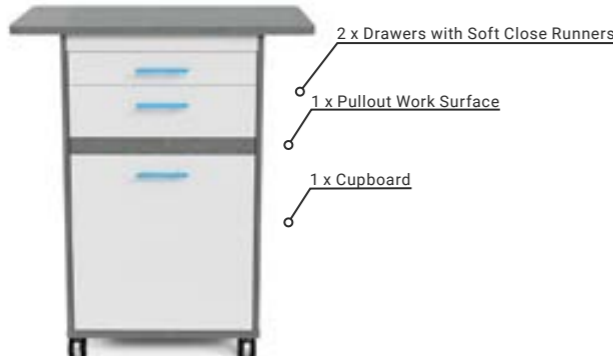

Vision Teacher Station

L900 x D600 x 1050mmH
Large work surface, designed for standing and seated use

From **$499**
+GST ($548.90)