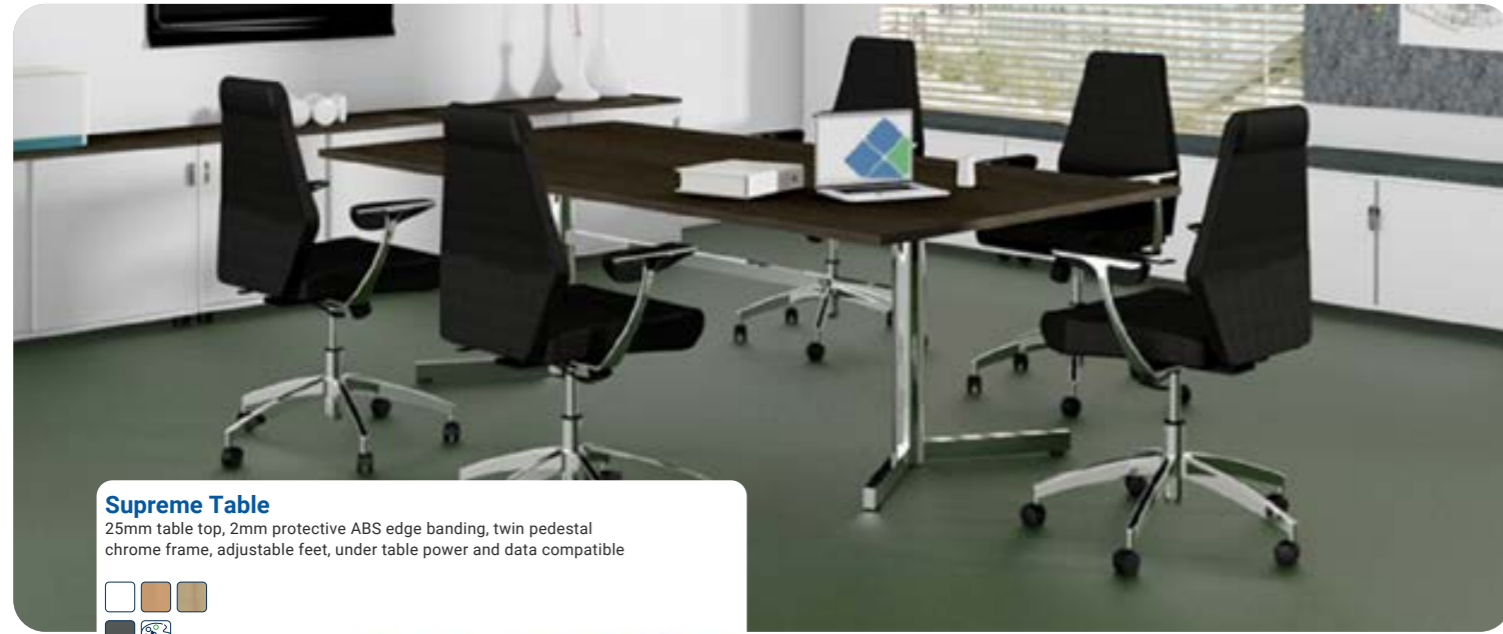

Contact us today for free measure & quote!  
 1300 800 957  
 www.schoolfurn.com.au

**Supreme Table**  
25mm table top, 2mm protective ABS edge banding, twin pedestal chrome frame, adjustable feet, under table power and data compatible