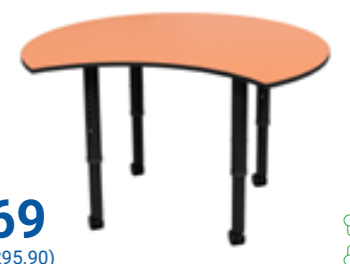

$269
+GST ($295.90)