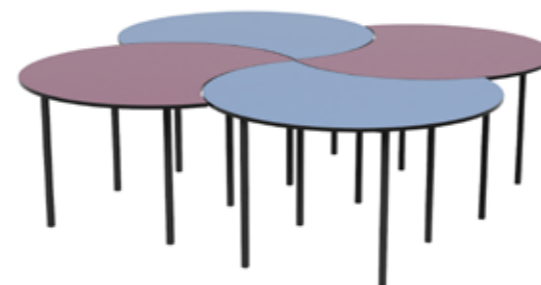

Custom Height Available!

\$229
+GST (\$254.90)

Chomp

1200DIA, welded frame available in any height from 500 to 750mmH

\$249
+GST (\$273.90)

Adapta Chomp

1200DIA with height adjustable Adapta Legs

\$269
+GST (\$295.90)

Revolution Chomp

1200DIA with height adjustable Revolution Legs

Tables | Collaborative

Tables | Collaborative

Creative Collaboration

From **\$299**
+GST (\$328.90)

Focus
1800DIA x D900, welded frames available in any height from 500 to 750mmH.