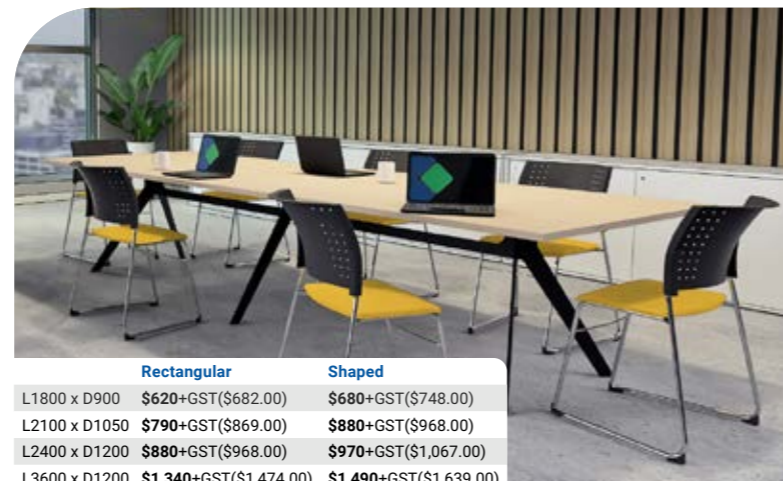

Rectangular	Shaped
L1800 x D900	$620+GST($682.00)	$680+GST($748.00)
L2100 x D1050	$790+GST($869.00)	$880+GST($968.00)
L2400 x D1200	$880+GST($968.00)	$970+GST($1,067.00)
L3600 x D1200	$1,340+GST($1,474.00)	$1,490+GST($1,639.00)