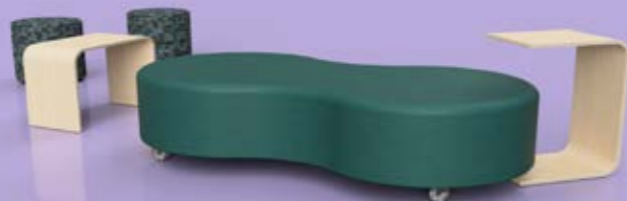

L1840 x D600 x 450mmH

\$895
+GST (\$984.50)

Quad Peanut Ottoman

L1800 x D900 x 450mmH

Get the look!

1x Quad Peanut Ottoman,
2x Link Laptop Table, 2x Ottomax Round

Capacity: 7

\$1,891
+GST (\$2,280.10)