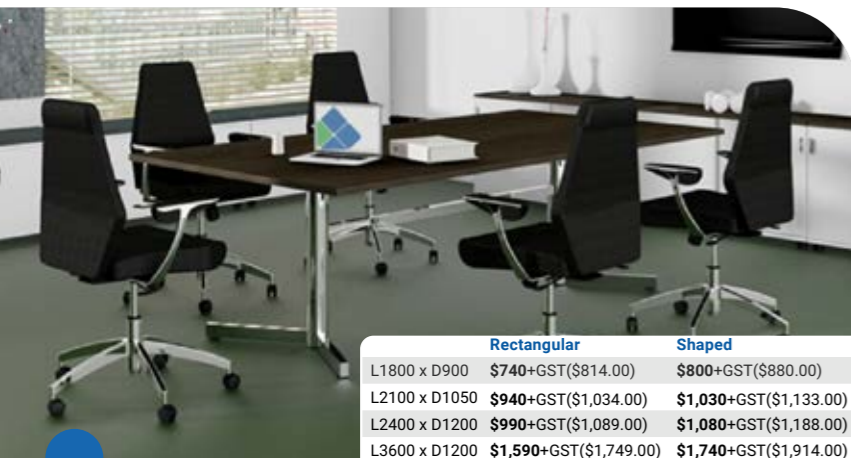

Meeting & Boardroom

For Various Types of Interiors!

Table Top Options

From **$715**
+GST ($786.50)

Toro Table

25mm table top, 2mm protective ABS edge banding, durable steel legs, black powder coat frame

Legs

Black Frame

L1800 x D900	$715+GST($786.50)	$830+GST($913.00)
L2100 x D1050	$940+GST($1,034.00)	$1,020+GST($1,122.00)
L2400 x D1200	$990+GST($1,089.00)	$1,070+GST($1,177.00)
L3600 x D1200	$1,590+GST($1,749.00)	$1,690+GST($1,859.00)

Woodgrain Frame

From **$395**
+GST ($434.50)

Byron Eco Meeting

Sustainably sourced timber 4 leg frame, 25mm premium finish table top, 720mmH
L1500xD750 $395+GST ($434.50)
L1800xD750 $425+GST ($467.50)
L1800xD900 $455+GST ($500.50)

SPECIALISED
TABLE SHAPES
AVAILABLE

From **$655**
+GST ($720.50)

Byron Eco Boardroom

Timber 4 leg frame, 720mmH, 25mm premium finish table top, custom sizes available
L2100xD1050 $655+GST ($720.50)
L2400xD1200 $685+GST ($753.50)
L3000xD1200 $1,090+GST ($1,199.00)

From **$740**
+GST ($814.00)

Supreme Table

25mm table top, 2mm protective ABS edge banding, twin pedestal chrome frame, adjustable feet, under table power and data compatible

Rectangular

Boat

D-End

Oval

	Rectangular	Shaped
L1800 x D900	$740+GST($814.00)	$800+GST($880.00)
L2100 x D1050	$940+GST($1,034.00)	$1,030+GST($1,133.00)
L2400 x D1200	$990+GST($1,089.00)	$1,080+GST($1,188.00)
L3600 x D1200	$1,590+GST($1,749.00)	$1,740+GST($1,914.00)

From **$299**
+GST ($328.90)

Core Meeting

25mm thick table tops, 2mm protective ABS edge banding, black powder coat frame

	Rectangular	Boat
L1500 x D750	$299+GST($328.90)	N/A
L1800 x D750	$319+GST($350.90)	N/A
L1800 x D900	$349+GST($383.90)	$429+GST($471.90)

FOR
CONFERENCE
& CLASSROOM

From **$595**
+GST ($654.50)

Trident Boardroom Table