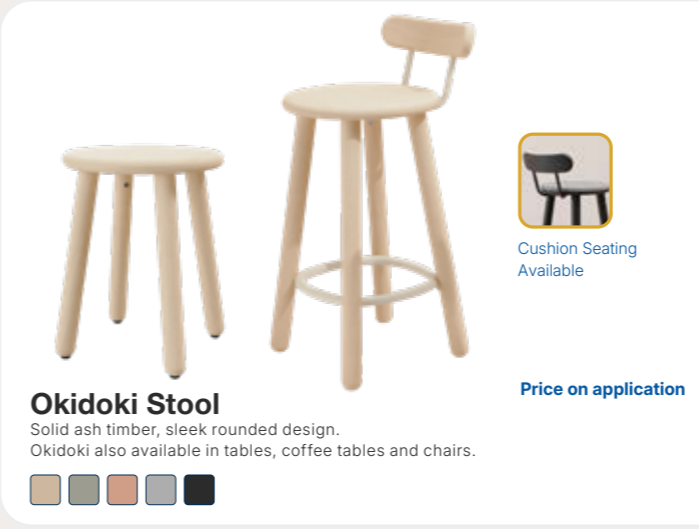

Designer Range