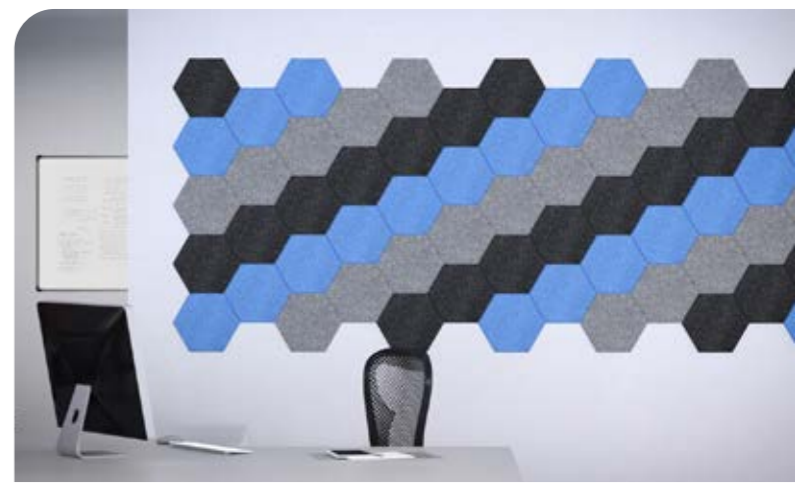

Display | Teacher

From **$549**
+GST ($603.90)

- Standard Model
- With Whiteboard $629.00+GST
- Lockable drawers
- Pullout work surface
- Spacious storage drawer
- Lockable Castors

Beacon Teacher Station
L900 x D600 x 1050mmH, writable whiteboard, 3 lockable drawers, large work surface, designed for standing and seated use

$499
+GST ($548.90)

- 2 x Drawers with Soft Close Runners
- 1 x Pullout Work Surface
- 1 x Cupboard

Vision Teacher Station
L900 x D600 x 1050mmH, large work surface, designed for standing and seated use

Body Option: Handle Option:

From **$295**
+GST ($324.50)

Freestanding Partition

H1200 | 1500 | 1800 x W900	$295+GST ($324.50)	H1200 x W1500	$345+GST ($379.50)
H1200 | 1500 | 1800 x W1200	$345+GST ($379.50)	H1200 x W1800	$345+GST ($379.50)
H1500 | 1800 x W1500	$395+GST ($434.50)	H1500 x W1800	$395+GST ($434.50)
		H1800 x W1800	$475+GST ($522.50)

Lockable Castors $70.00+GST

Get The Look!
Shown with Freestanding Partition, Verse Round Table and Zed Cantilever Chair

Display | Acoustic