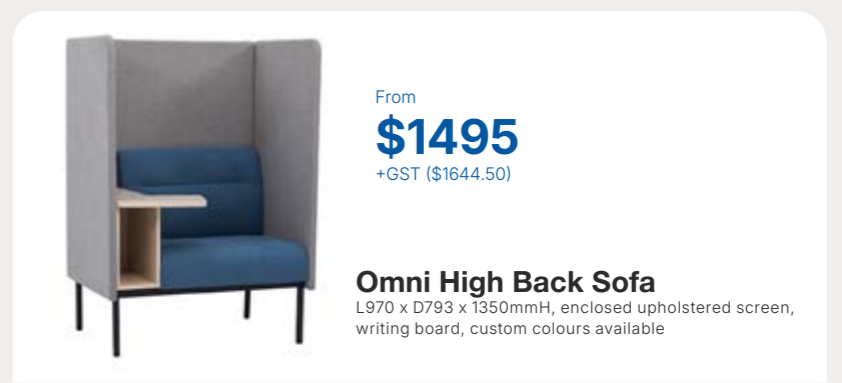

Designer Range