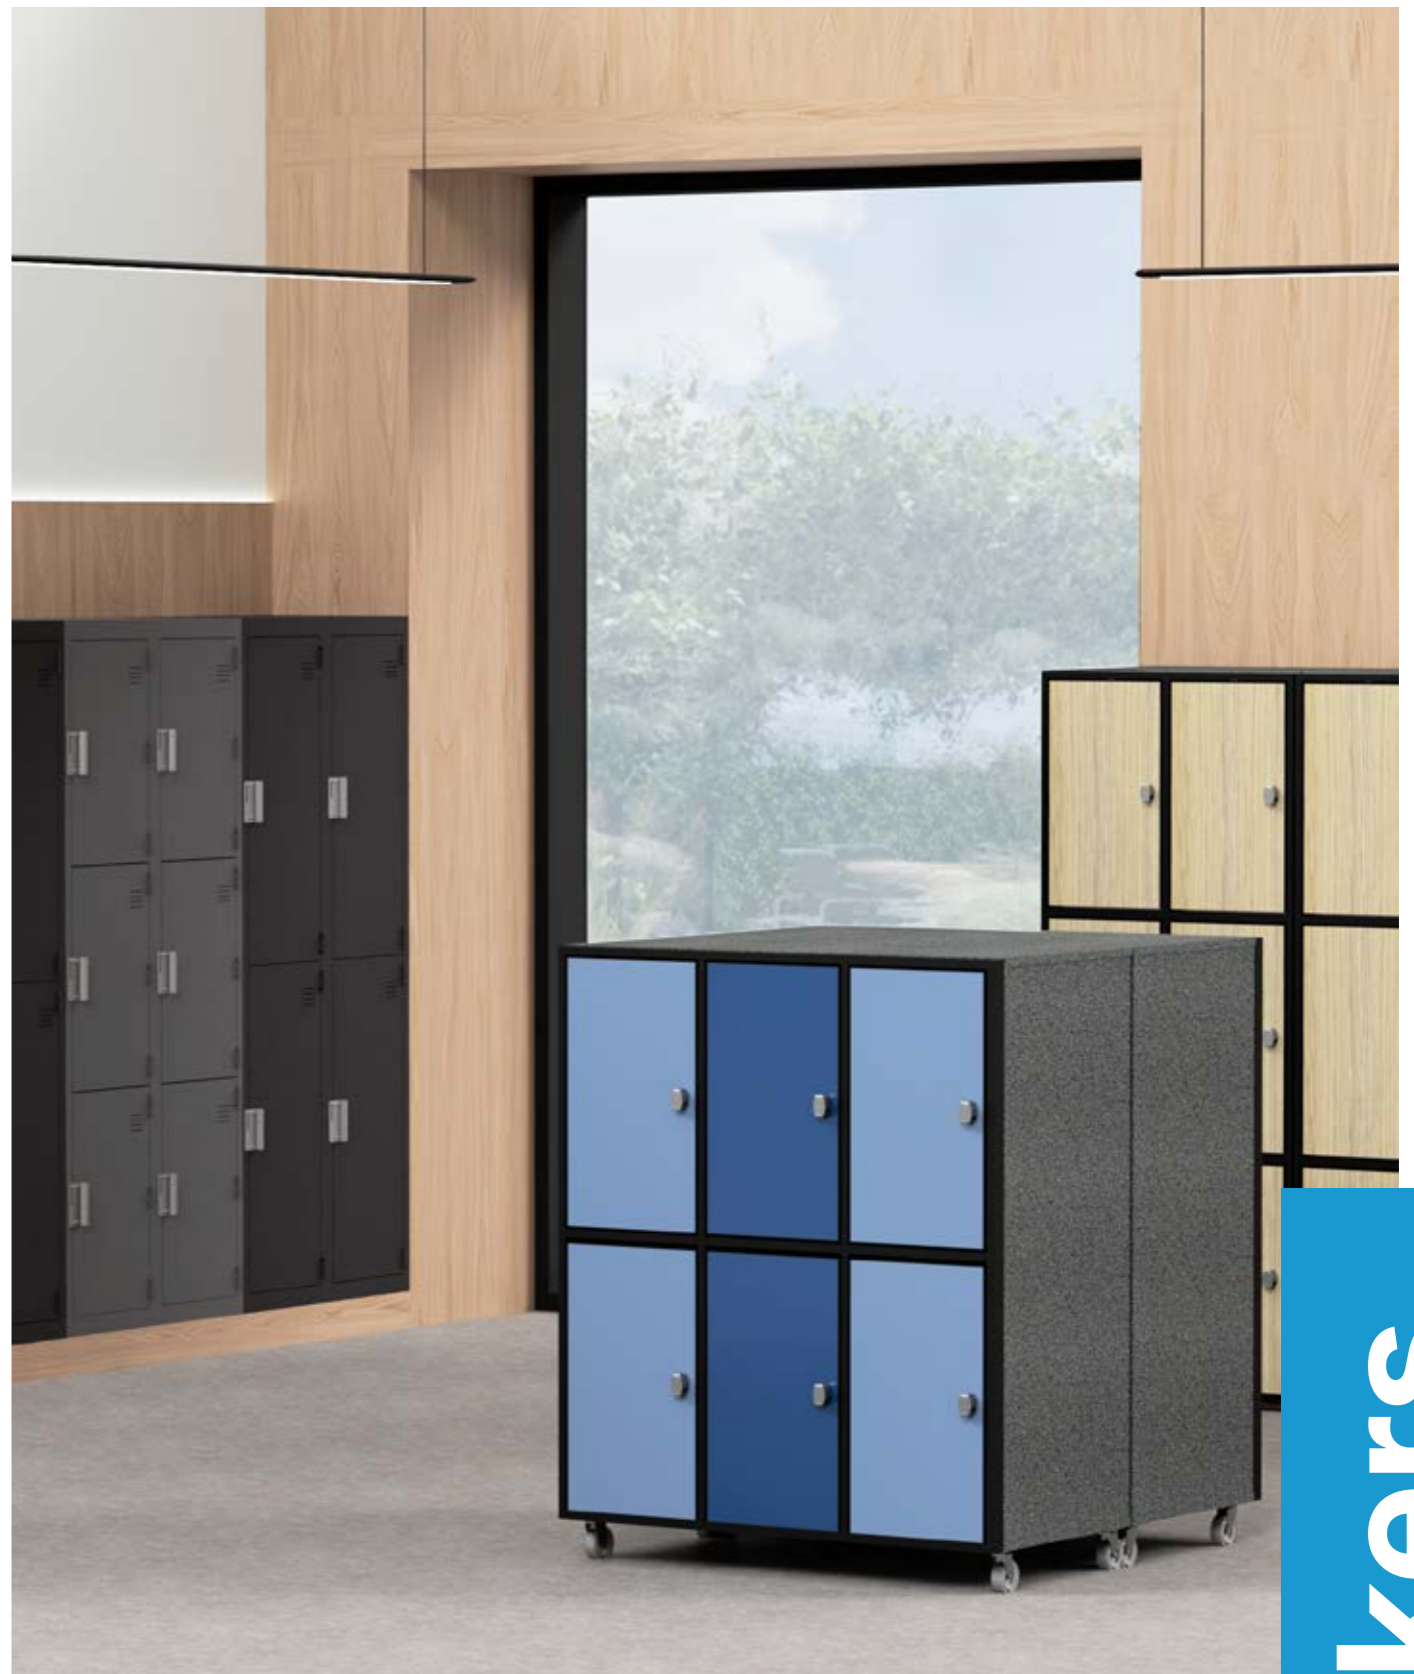

Heavy-Duty Lockers

Steel Construction, Unbeatable Strength!

$435
+GST ($478.50)

Sloping Top
$485+GST

Anti-Vandal Locker 2 Door
L380 x D455 x H1840, heavy-duty locking system
1x internal shelf per section

$475
+GST ($522.50)

Sloping Top
$525+GST

Anti-Vandal Locker 3 Door
L380 x D455 x H1840, heavy-duty locking system
1x internal shelf per section

Anti-Vandal P.54

Viking Locker Range P.56

Lockers

Lockers | Anti-Vandal