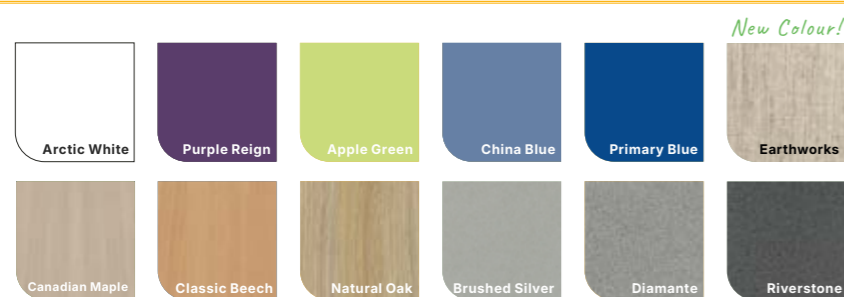

Hercules Round 
1200DIA

\$169
+GST (\$185.90)

Hercules Half Round 
1200DIA x D600

Table Top Colour

FULL COLOUR RANGE PG 94.

4 Standard Table Heights:
580, 640, 710 & 750mmH

Custom options:
Table Heights from 500- 750mmH,
Shapes & Sizes