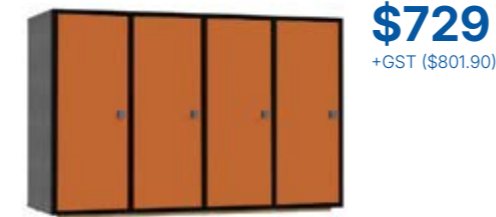

2 Door 3 Door

$729
+GST ($801.90)

Viking Half Height 4 Door

Options	Dimensions	Price
2 Door Unit	L720 x D550 x 935mmH	$449+GST ($493.90)
3 Door Unit	L1071 x D550 x 935mmH	$579+GST ($639.90)
4 Door Unit	L1422 x D550 x 935mmH	$729+GST ($801.90)