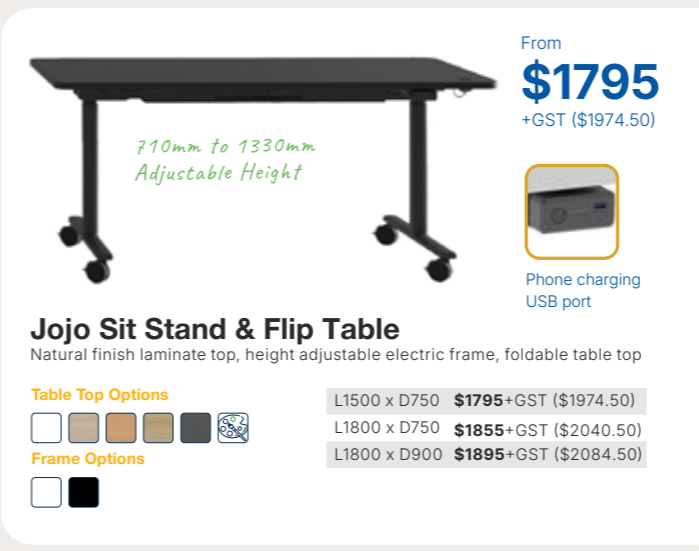

Designer Range