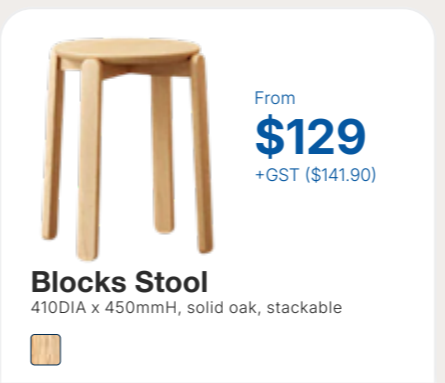

Designer Range