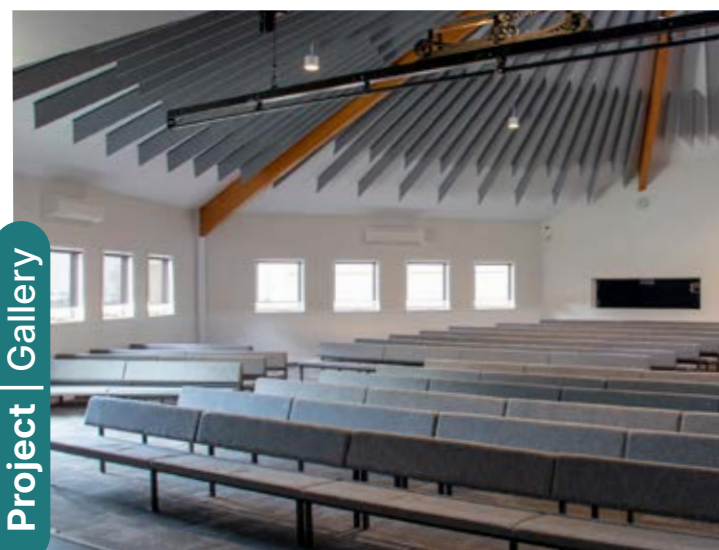

Charles La Trobe College Library

Kyabram P-12 College Lounge Area

Yubup Primary School Library

Glen Waverley South Primary School Staff Room

Flinders Christian Community College Chapel

Waverley Christian College Breakout Space