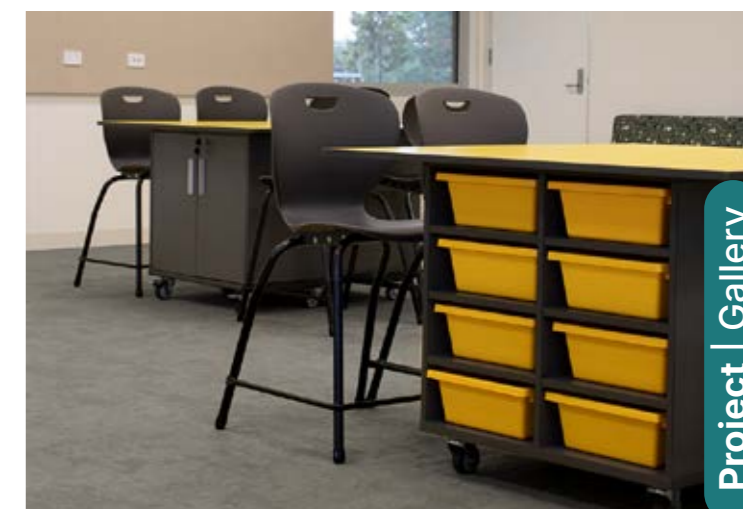

Charles La Trobe College Library

Kyabram P-12 College Lounge Area

Yubup Primary School Library

Glen Waverley South Primary School Staff Room

Flinders Christian Community College Chapel

Waverley Christian College Breakout Space