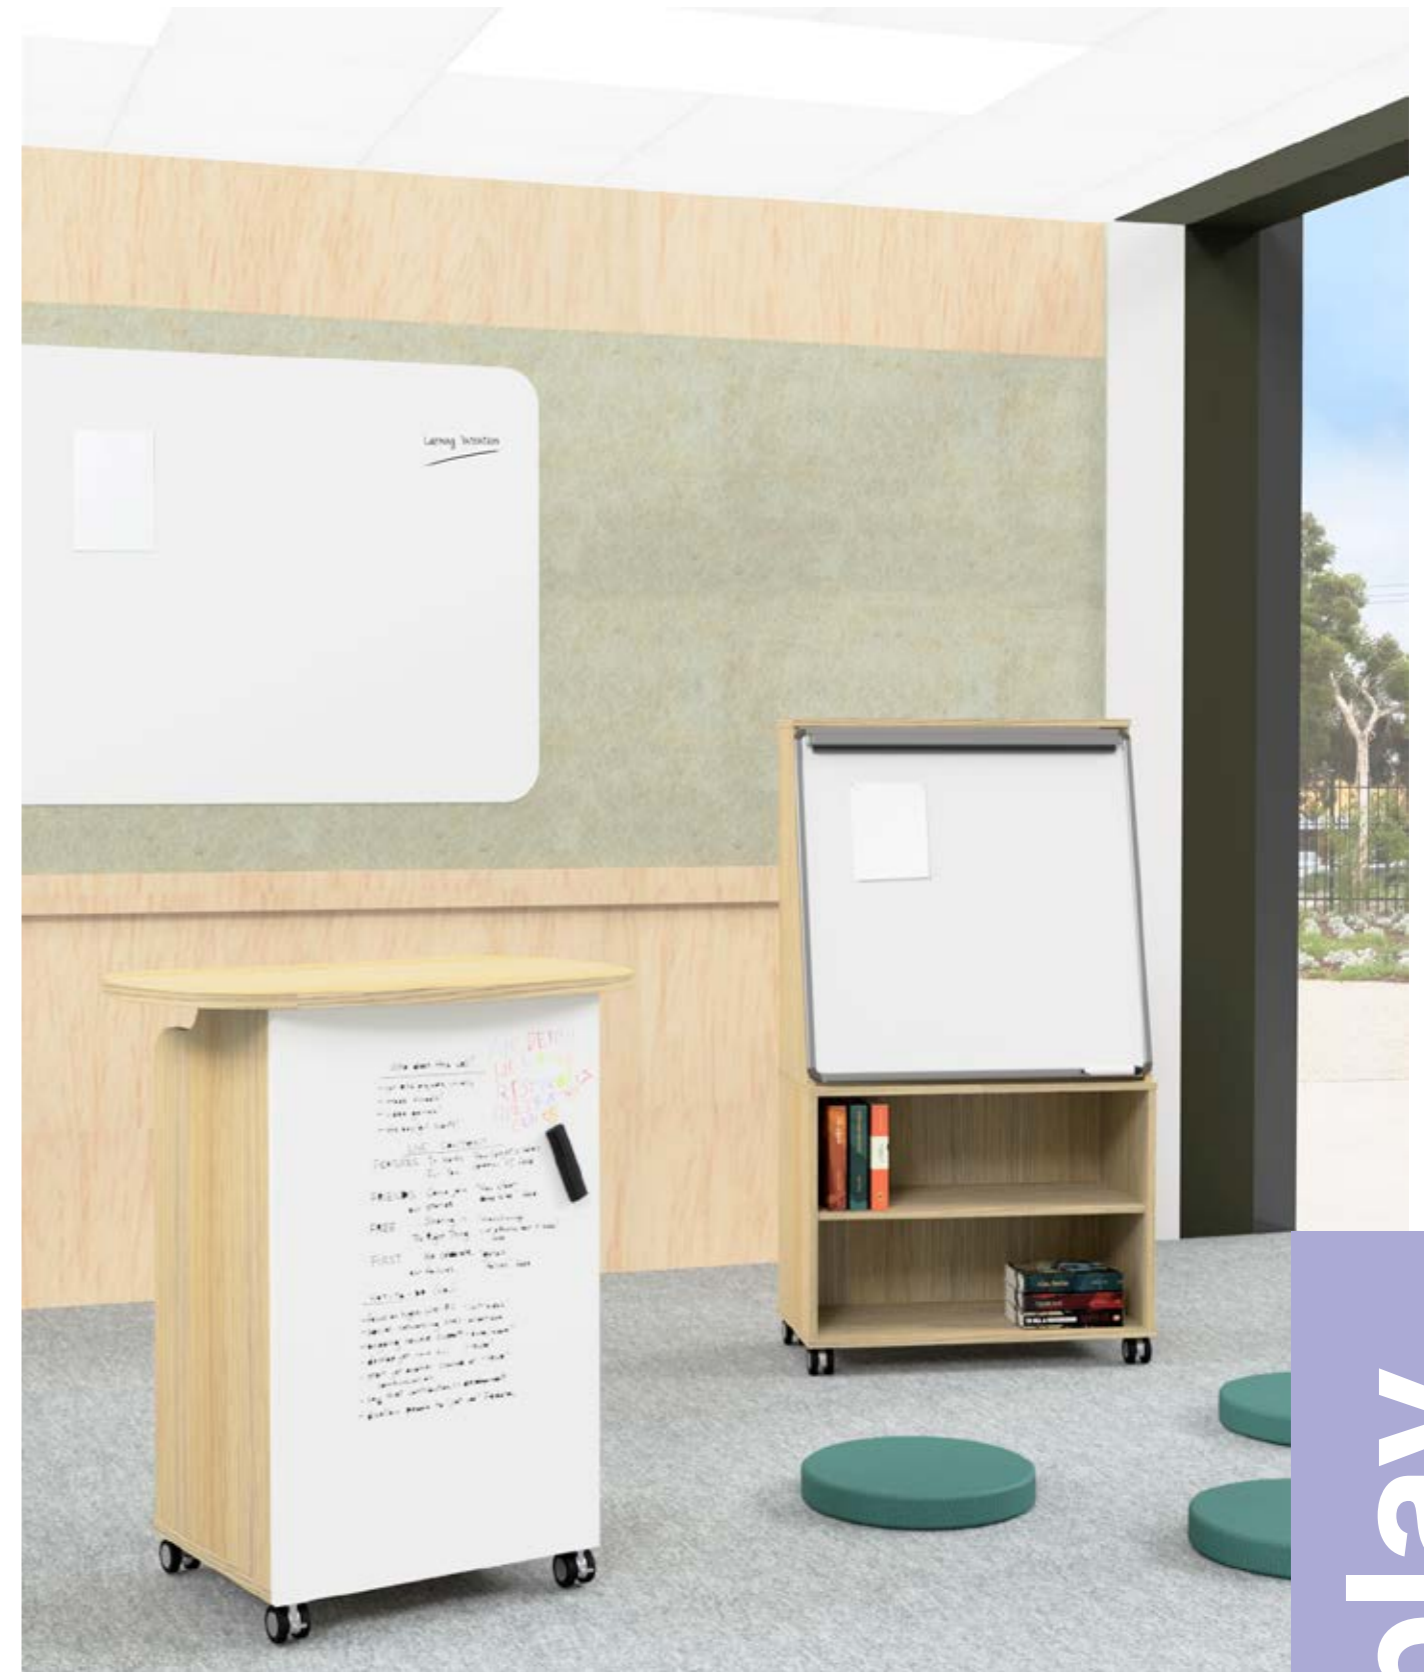

Schoolfurn is a Dedicated

Solution Provider for Schools

Custom Design Services Available!

1 Consultation & Planning

2 3D Visualisation Design Services

3 On-Site Installation

We offer a comprehensive range of products and services, and we thrive on challenges. Whether you need a single chair for a staff member with back issues, reupholstering for your existing furniture, or expert advice on classroom table top colours, Schoolfurn is here to help.

Our motto, "Making Your Job Easier," reflects our commitment to efficiency and support for your needs.

Contact our sales team to learn more!

P. 1300 800 957
E. sales@schoolfurn.com.au

Display | Services

Any Area, Any Sizes!

Display